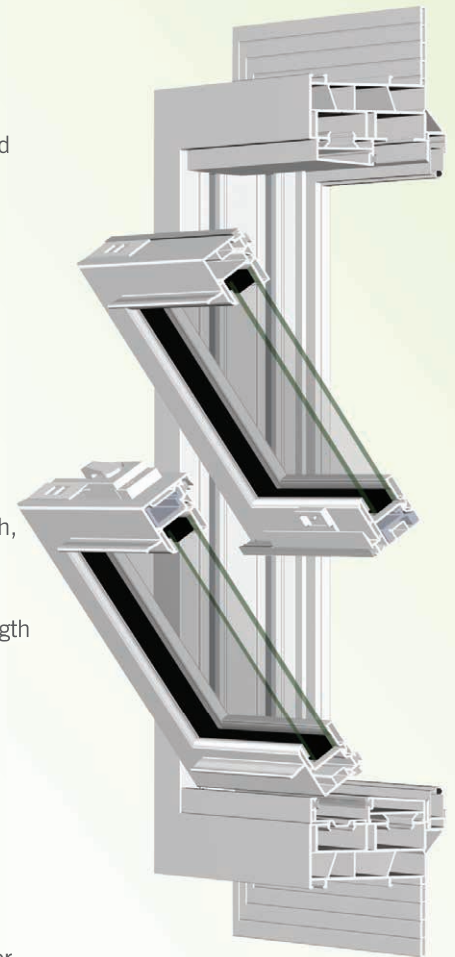

SERIES 10000

VINYL DOUBLE HUNG WINDOW

- + Available in four frame styles: Nail Fin, Flush Fin, Block Frame and Brick Mould
- + Double hungs allow both sashes to tilt in for safe, easy cleaning from inside the home
- + Full weather stripping helps prevent air infiltration
- + Warm-edge glazing system enhances thermal performance of glass components
- + Integral vinyl interlock with dual gasket insulation strip spans full length of locking rail to seal out air and water
- + 3/4" insulated glass provides energy-saving thermal efficiency
- + Pocket sill helps minimize air infiltration
- + Large multi-cavity chamber and air-tight design help improve thermal performance and reduce the amount of outside noise entering the home
- + Even sight lines for a balanced look
- + Fusion-welded frame and sash minimizes air and water infiltration and increases durability
- + Limited lifetime warranty backs every Series 10000 window
- + Full screens are flush mounted and feature a continuous lift rail*
- + Constant force balance allows for easy movement of sash (double hung models)
- + Vent latch allows for open positioning of top sash
- + Integral vinyl sash rails provide smooth, finger-tip operation of both sashes
- + Cam lock with keeper engages metal-reinforced meeting rail for added strength and security at interlock

CUSTOM Options

- + Low-E Glass + Argon Gas
- + Solar Control Low-E Glass + Argon Gas
- + Thermal Max + Argon Gas
- + 1" contoured, or 5/8" flat grid
- + Decorative, obscure, double-strength or tinted glass

* Screens are not meant to restrain a child from falling through an open window.

** Printing process may affect color shown. Please refer to actual window sample when selecting colors.

*** Grid offering limited to 3/4" contoured on exterior painted windows. Only use mild, water based household cleaner on painted product and rinse immediately with water. See full cleaning instructions for details.