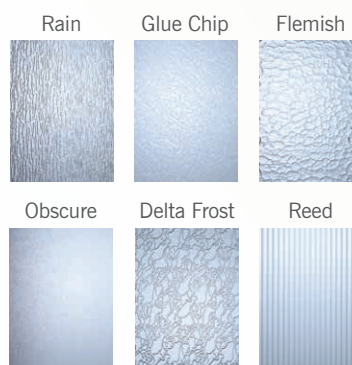

+ DECORATIVE GLASS Options**

Products may be ordered to meet Energy Star requirements.

Note: Manufacturer reserves the right to substitute components as necessary for continued product improvement.

* Screens are not meant to restrain a child from falling through an open window.

** Printing process may affect color shown. Please refer to actual window sample when selecting colors.

*** Grid offering limited to 3/4" contoured on exterior painted windows. Only use mild, water based household cleaner on painted product and rinse immediately with water. See full cleaning instructions for details.