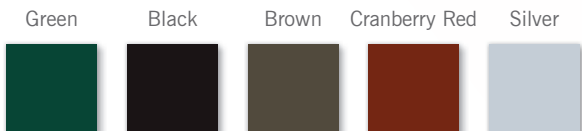

+ EXTERIOR FRAME COLOR Options**