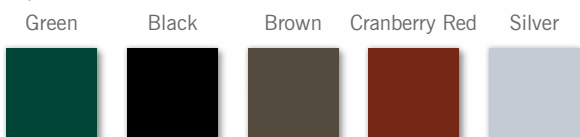

SERIES 1000 VINYL TILT-TURN WINDOW

- + **Dual steel-reinforced frame and sash** panels provide maximum strength and rigidity
- + **High-performance weather stripping** provides superior resistance to wind and water infiltration and maintains flexibility at sub-zero temperatures
- + **1" insulated glass** provides energy saving thermal efficiency. Accepts up to 1-3/8" triple glazing for maximum thermal performance
- + **Warm-edge insulated glass** enhances thermal performance and helps reduce condensation
- + **Multi-cavity vinyl chambers** help improve thermal performance and structural integrity
- + **Pre-punched integral nailing-fin** targets proper nail location for quick, easy installation
- + **Precision-mitered, fusion-welded corners** provide superior strength and weather resistance
- + **Extra heavy-duty 1/8" thick vinyl walls in frame and sash** provide superior strength, rigidity and thermal performance
- + **Commercial grade structural integrity** qualifies this window for use in a wide variety of applications, including: schools, institutions, mid-rise commercial buildings, premium residential homes
- + **Interior compression glazing** allows glass replacement from the inside without special tools or skills
- + **Easy care vinyl** with integral color throughout for a durable, lasting beauty
- + **Optional Grids:** 5/8" Flat or 1" Sculptured Grid
Grid Colors: White
Grid Patterns: Colonial, Perimeter, Top Down

+ STANDARD FRAME COLOR Options**

+ EXTERIOR FRAME COLOR Options**

+ DECORATIVE GLASS Options**

Products may be ordered to meet Energy Star requirements.

Note: Manufacturer reserves the right to substitute components as necessary for continued product improvement.