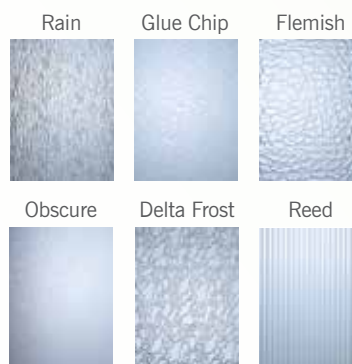

+ DECORATIVE GLASS Options**

Products may be ordered to meet Energy Star requirements.

Note: Manufacturer reserves the right to substitute components as necessary for continued product improvement.

* Screens are not meant to restrain a child from falling through an open window.

** Printing process may affect color shown. Please refer to actual window sample when selecting colors.

*** Grid offering limited to 3/4" contoured on exterior painted windows. Only use mild, water based household cleaner on painted product and rinse immediately with water. See full cleaning instructions for details.