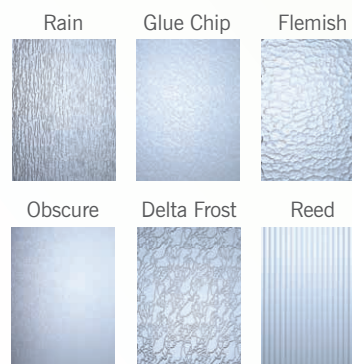

+ DECORATIVE GLASS Options**

Products may be ordered to meet Energy Star requirements.

Note: Manufacturer reserves the right to substitute components as necessary for continued product improvement.

* Screens are not meant to restrain a child from falling through an open window.

** Printing process may affect color shown. Please refer to actual window sample when selecting colors.

*** Grid offering limited to 3/4" contoured on exterior painted windows. Only use mild, water based household cleaner on painted product and rinse immediately with water. See full cleaning instructions for details.