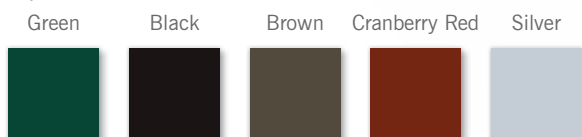

+ EXTERIOR FRAME COLOR Options**