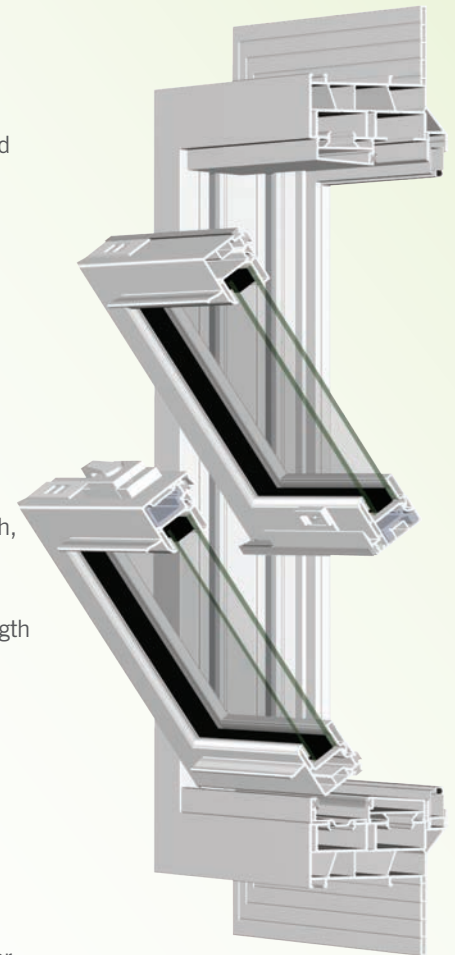

## VINYL DOUBLE HUNG WINDOW

- + Available in four frame styles: Nail Fin, Flush Fin, Block Frame and Brick Mould
- + Double hungs allow both sashes to tilt in for safe, easy cleaning from inside the home
- + Full weather stripping helps prevent air infiltration
- + Warm-edge glazing system enhances thermal performance of glass components
- + Integral vinyl interlock with dual gasket insulation strip spans full length of locking rail to seal out air and water
- + 3/4" insulated glass provides energy-saving thermal efficiency
- + Pocket sill helps minimize air infiltration
- + Large multi-cavity chamber and air-tight design help improve thermal performance and reduce the amount of outside noise entering the home
- + Even sight lines for a balanced look

- + Fusion-welded frame and sash minimizes air and water infiltration and increases durability
- + Limited lifetime warranty backs every Series 10000 window
- + Full screens are flush mounted and feature a continuous lift rail\*
- + Constant force balance allows for easy movement of sash (double hung models)
- + Vent latch allows for open positioning of top sash
- + Integral vinyl sash rails provide smooth, finger-tip operation of both sashes
- + Cam lock with keeper engages metal-reinforced meeting rail for added strength and security at interlock