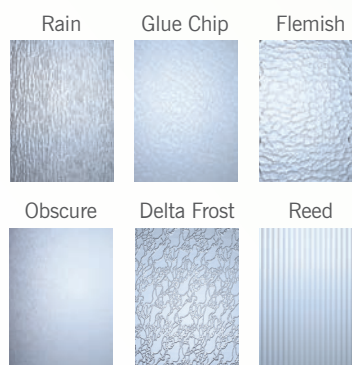

+ DECORATIVE GLASS Options**

Products may be ordered to meet Energy Star requirements.

Note: Manufacturer reserves the right to substitute components as necessary for continued product improvement.

* Screens are not meant to restrain a child from falling through an open window.

** Printing process may affect color shown. Please refer to actual window sample when selecting colors.

*** Grid offering limited to 3/4" contoured on exterior painted windows. Only use mild, water based household cleaner on painted product and rinse immediately with water. See full cleaning instructions for details.