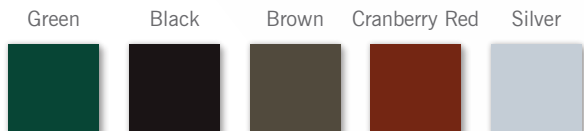

### CUSTOM Options

- + Low-E Glass + Argon Gas
- + Solar Control Low-E Glass + Argon Gas
- + Thermal Max + Argon Gas

- + 1" contoured, or 5/8" flat grid
- + Decorative, obscure, double-strength or tinted glass

### + STANDARD FRAME COLOR Options\*\*

### + EXTERIOR FRAME COLOR Options\*\*